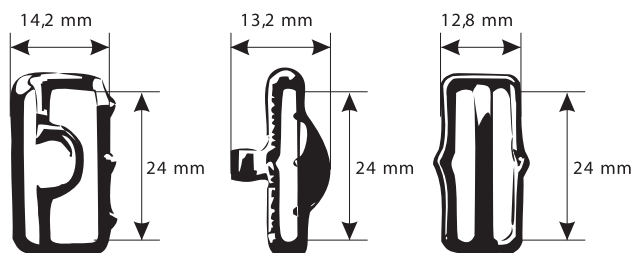

Application
Parts for bow and tie fastening.

Art.

Velikost / Size

• Materiál / Material ▶ ocel / steel

PÁNSKÉ PODVAZKY • MEN SUSPENDERS

334240

24

kroužek • circle háček • hook posunovač • pusher