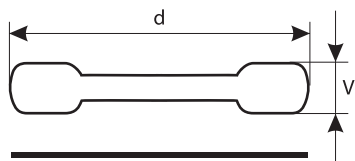

475148

d / V (mm) 48/6,0

STANDARD PACKING

loose: 8000 pcs / box

APPLICATION

Bag closure.

Art.

Materiál / Material ▶ ocel / steel