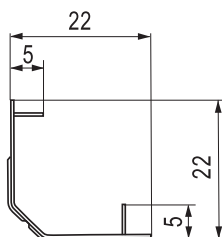

SPONY PRO CHEMICKÉ ČISTÍRNÝ • AL CLIPS FOR DRY CLEANING

47412208

22 x 8

STANDARDNÍ BALENÍ

1000, 2000 ks / krabice

Použití

K připevnění oděvů na ramínka.

STANDARD PACKING

1000, 2000 pcs / box

APPLICATION

To fix the dresses to the straps.