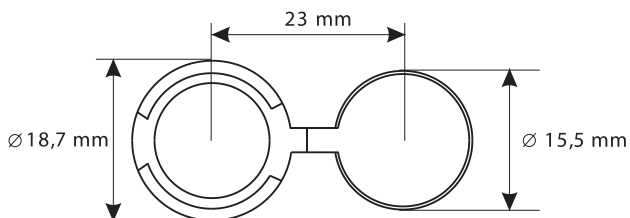

NOTE

Seal is delivered with mint according customer's wish.

Art.

Materiál / Material ▶ hliník / aluminium

SPONY PRO CHEMICKÉ ČISTÍRNÝ • AL CLIPS FOR DRY CLEANING

47412208

22 x 8

STANDARDNÍ BALENÍ

1000, 2000 ks / krabice

Použití

K připevnění oděvů na ramínka.

STANDARD PACKING

1000, 2000 pcs / box

APPLICATION

To fix the dresses to the straps.