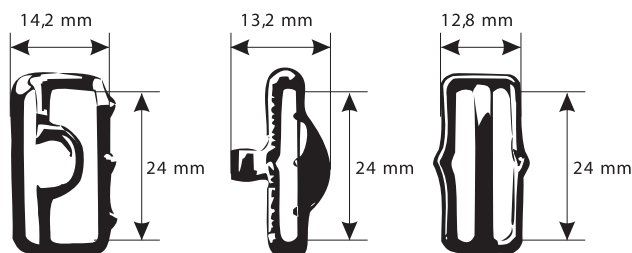

STANDARDNÍ POVRCHOVÁ ÚPRAVA
níkl

STANDARDNÍ BALENÍ

sypané: 100, 1000 ks

Použití

Součásti určené k připevňování pánských podvazků na nohu.

STANDARD SURFACE FINISH
nickel

STANDARD PACKING

loose: 100, 1000 pcs

Application

Parts for men suspender fastening.